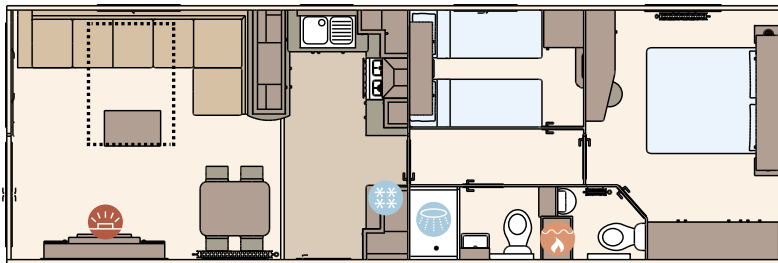

### Add any of these

- Pre-galvanised or fully galvanised heavy-duty chassis
- 'Low E' PVCu Thermaglass double glazing
- Winter premium pack
- Winter electric pack
- Patio doors or sliding door available
- Free-standing fridge
- Free-standing or integrated fridge freezer
- Integrated microwave
- 'Exclusive' pocket sprung mattresses
- Bluetooth sound system in lounge
- Scatter cushions in lounge
- Reduced L-shaped seating and additional two armchairs (38ft x 12ft 2 bedroom model only)
- Voiles throughout
- Plain duvet covers and pillowcases
- Space saver bed for twin room

FACTORY  
Approved

For further information and to take an interactive virtual tour of The Wimbledon visit [www.abiuk.co.uk](http://www.abiuk.co.uk)

The Wimbledon 36ft x 12ft x 2 bedroom

The Wimbledon 38ft x 12ft x 2 bedroom