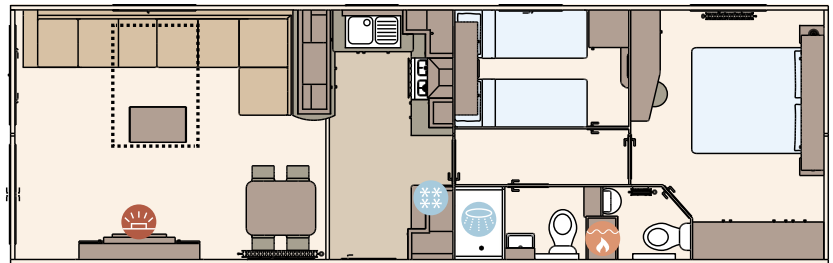

### Add any of these

- Pre-galvanised or fully galvanised heavy-duty chassis
- 'Low E' PVCu Thermaglass double glazing
- Winter premium pack
- Winter electric pack
- Patio doors or sliding door available
- Free-standing fridge
- Free-standing or integrated fridge freezer
- Integrated microwave
- 'Exclusive' pocket sprung mattresses
- Bluetooth sound system in lounge
- Scatter cushions in lounge
- Reduced L-shaped seating and additional two armchairs (38ft x 12ft 2 bedroom model only)
- Voiles throughout
- Plain duvet covers and pillowcases
- Space saver bed for twin room

FACTORY  
Approved

For further information and to take an interactive virtual tour of The Wimbledon visit [www.abiuk.co.uk](http://www.abiuk.co.uk)

The Wimbledon 36ft x 12ft x 2 bedroom

The Wimbledon 38ft x 12ft x 2 bedroom